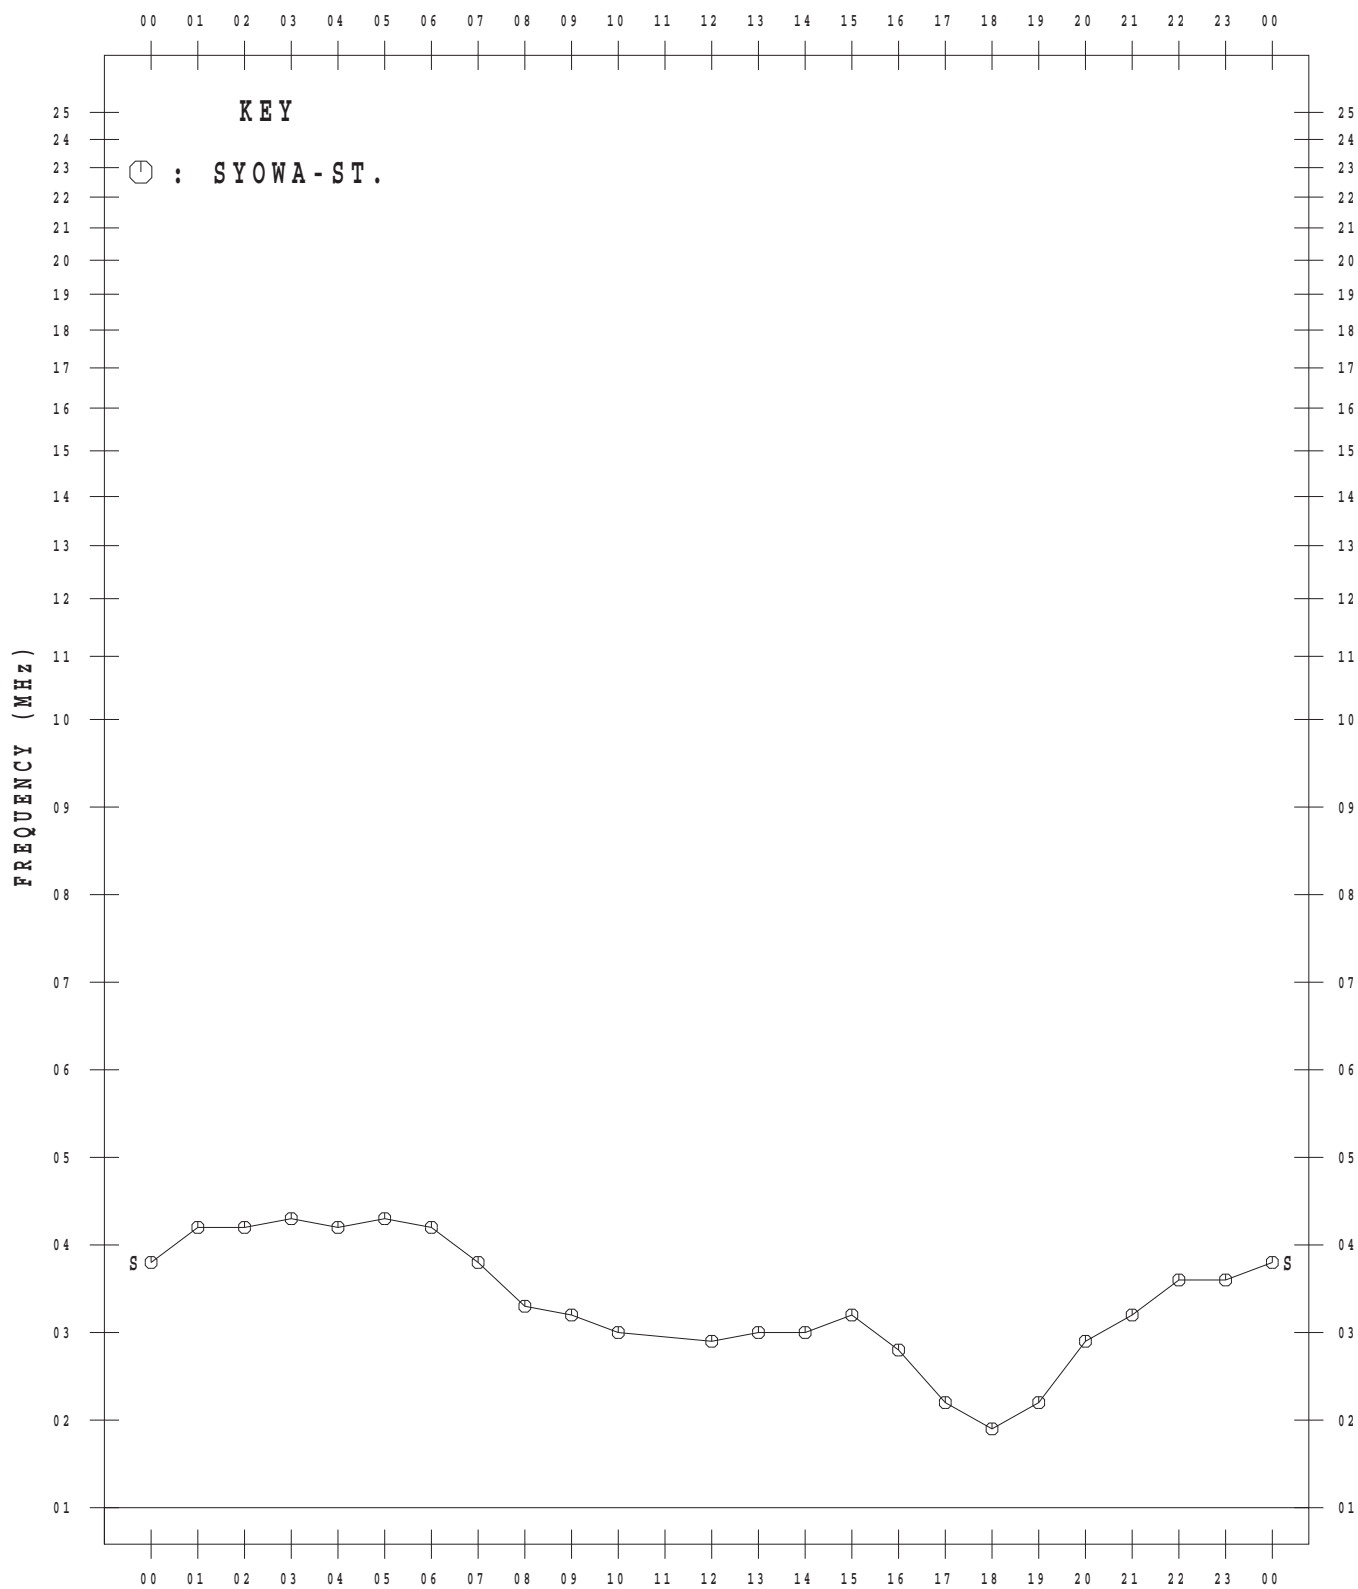

MONTHLY MEDIAN VALUES OF f_{tEs}

45°E MEAN TIME

SEP. 2015