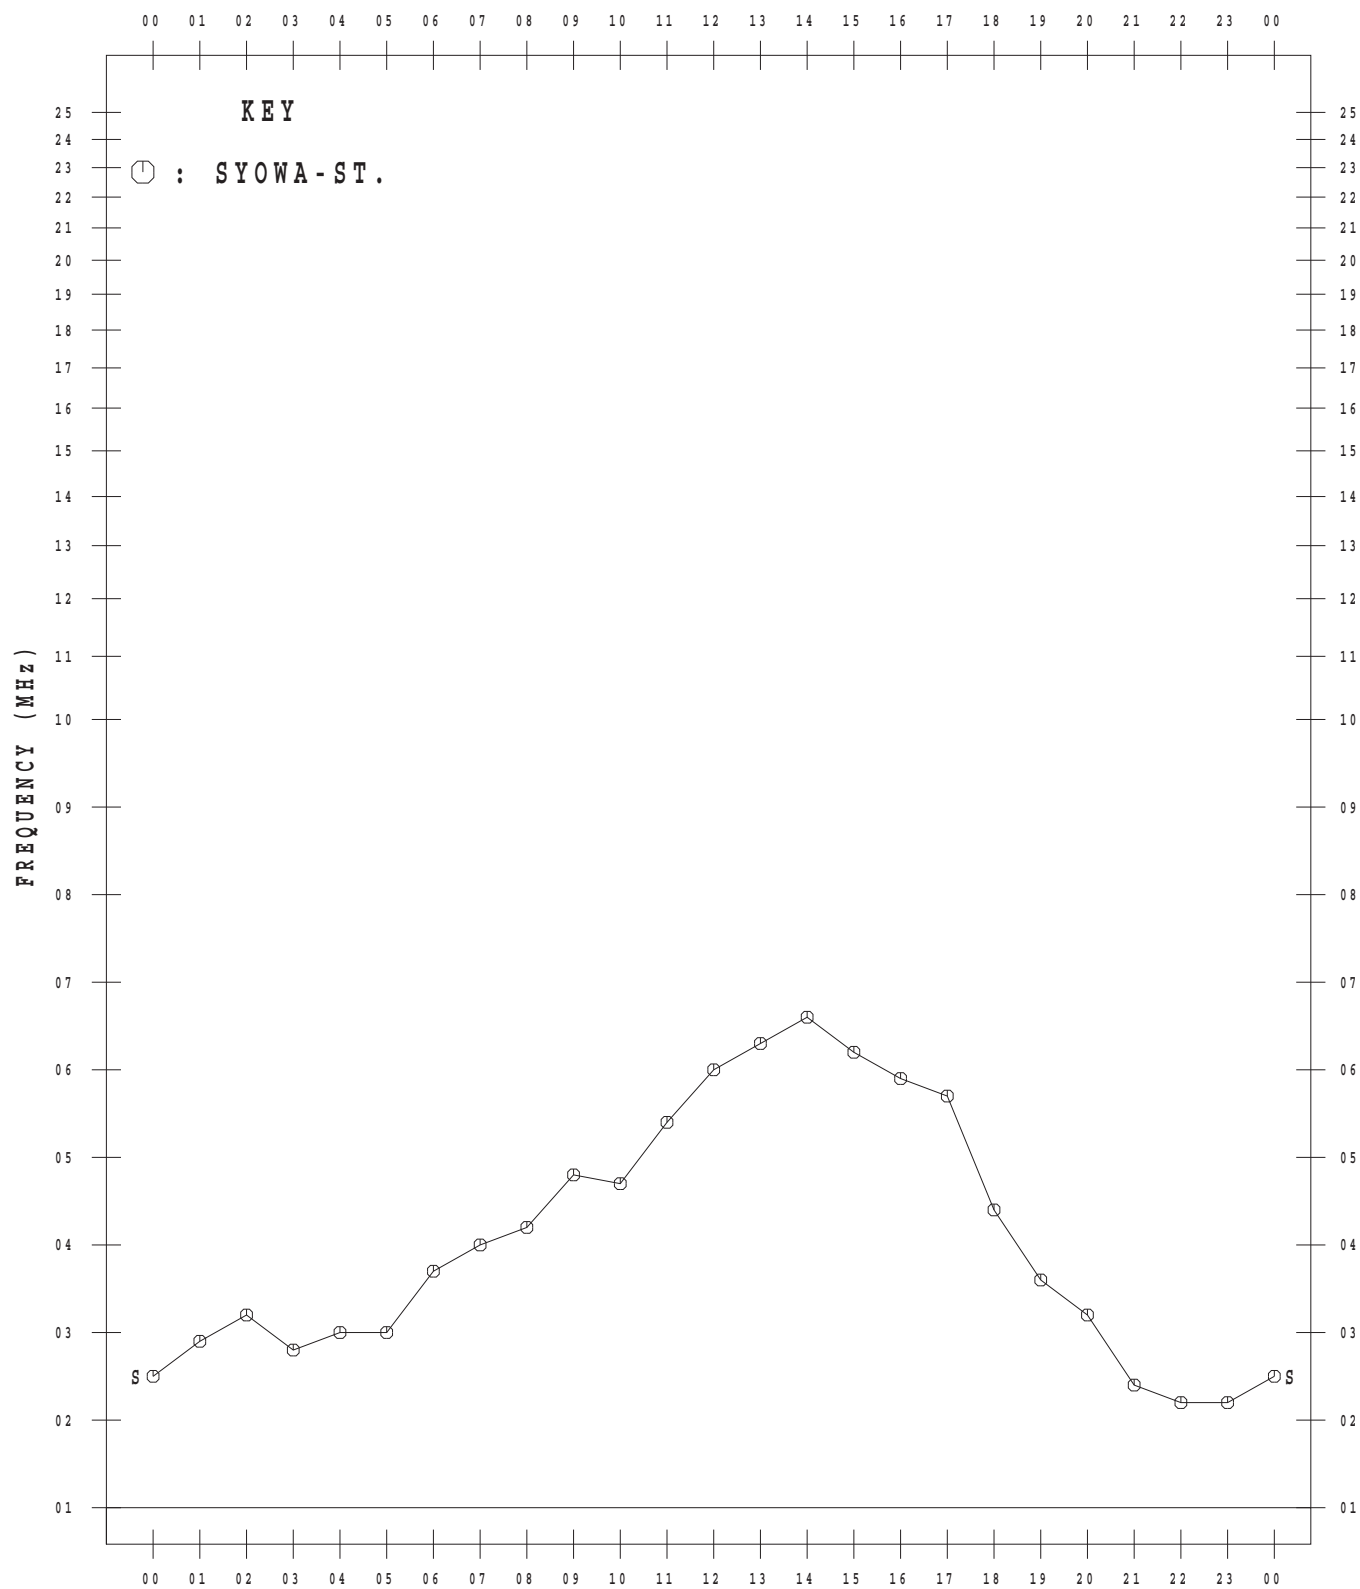

MONTHLY MEDIAN VALUES OF f_oF₂

45°E MEAN TIME

SEP. 2015