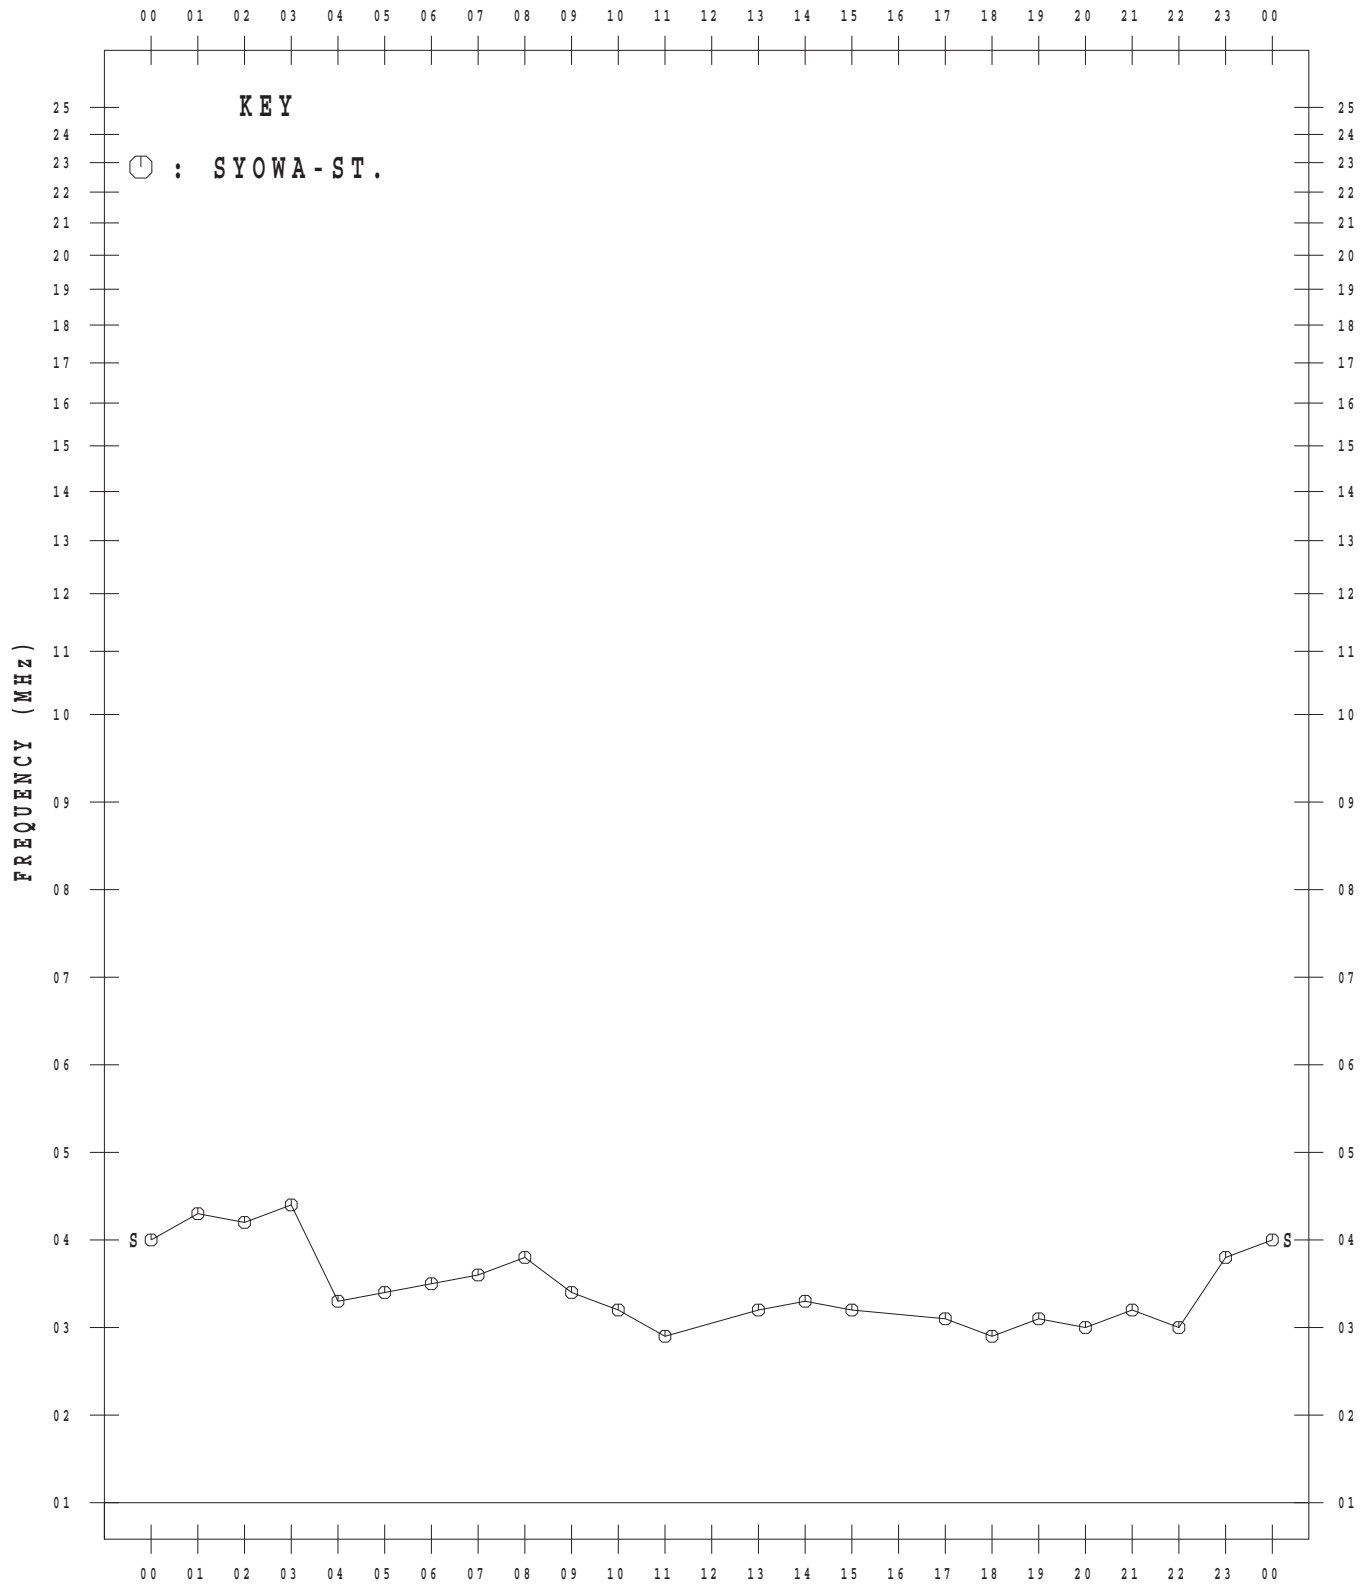

MONTHLY MEDIAN VALUES OF f_{tEs}

45°E MEAN TIME

FEB. 2015