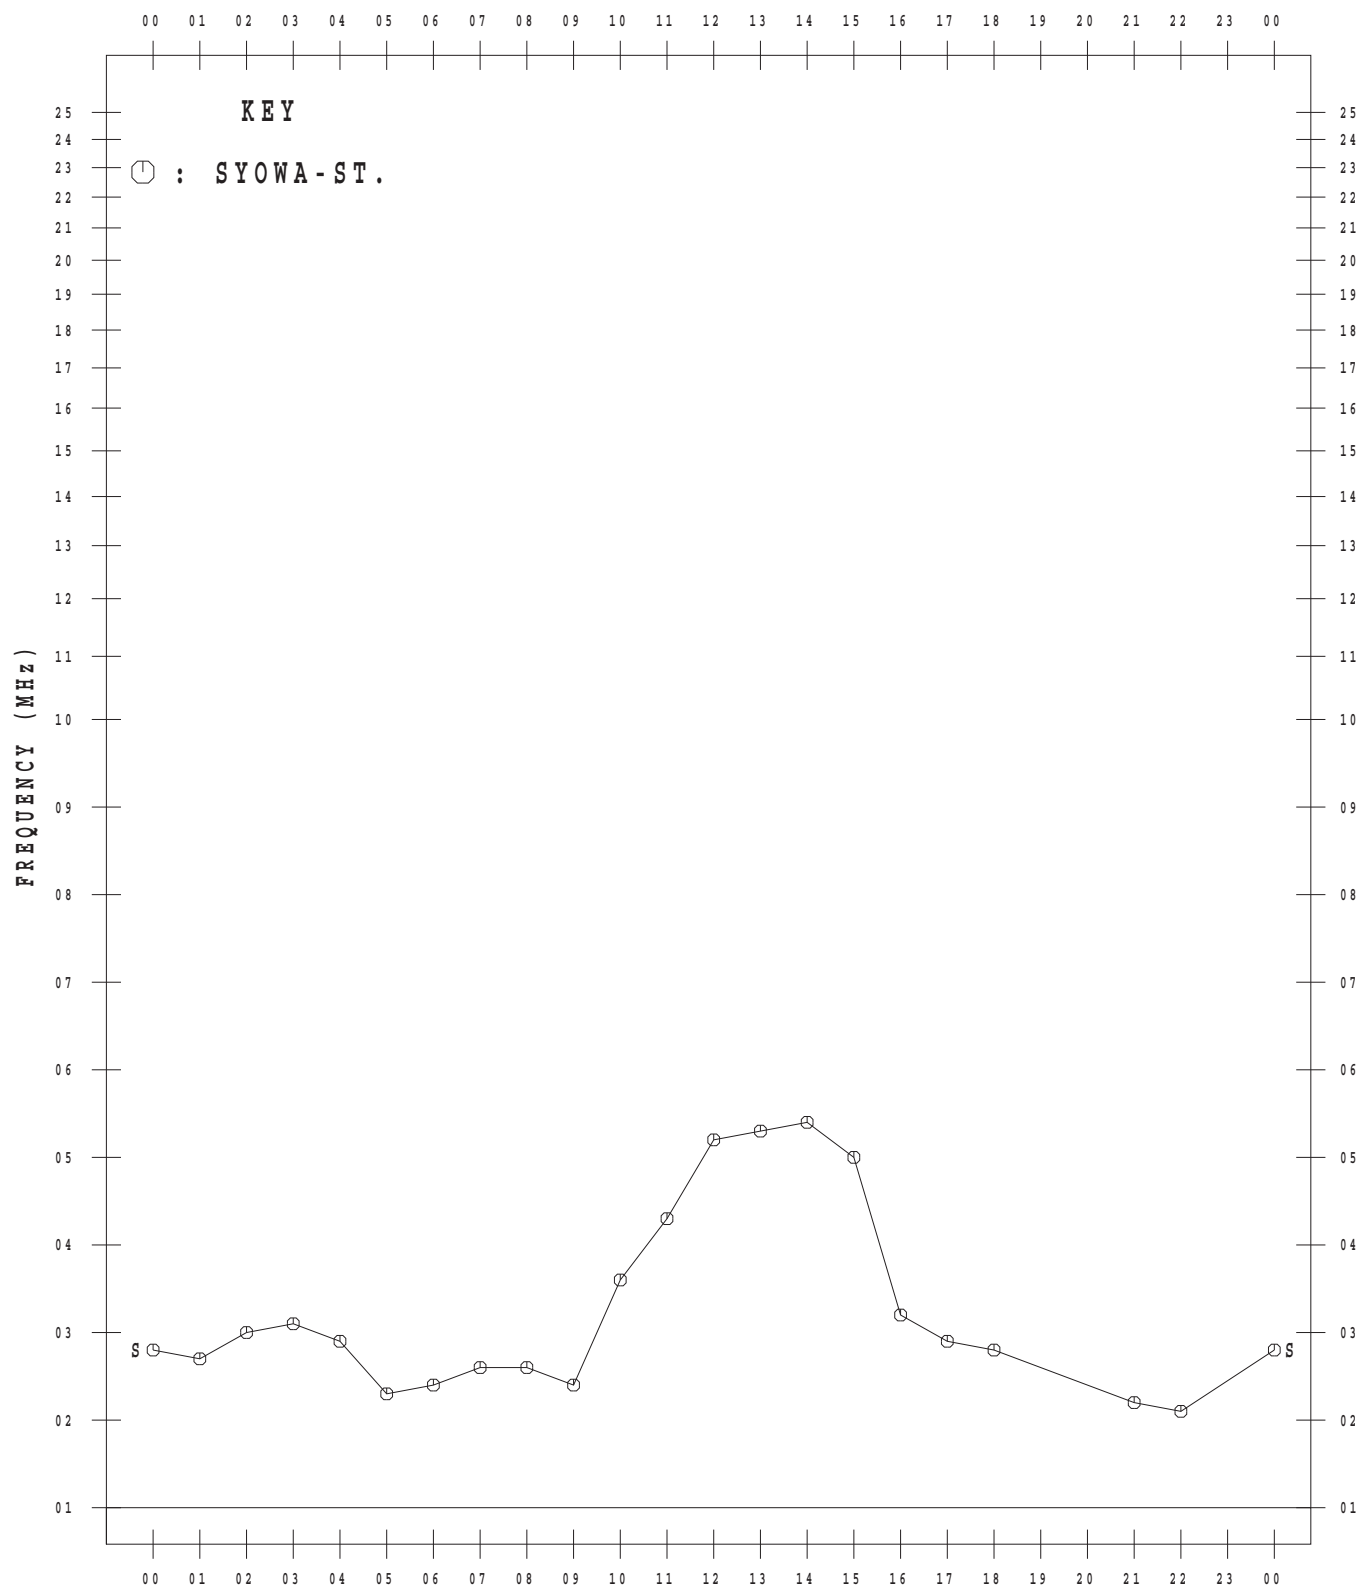

IONOSPHERIC DATA AT SYOWA STATION

(ANTARCTICA)

January – December 2015

CONTENTS

	Page
Introduction.....	1
Tables.....	4
Monthly plots of f_xI , $foF2$, $ftEs$, $fmin$ and $h'F$	64
Monthly median plots of $foF2$	76
Monthly median plots of $ftEs$	88

45°E MEAN TIME

JUN. 2015

MONTHLY MEDIAN VALUES OF f_oF_2

45°E MEAN TIME

JUL. 2015

MONTHLY MEDIAN VALUES OF f_oF₂

45°E MEAN TIME

AUG. 2015